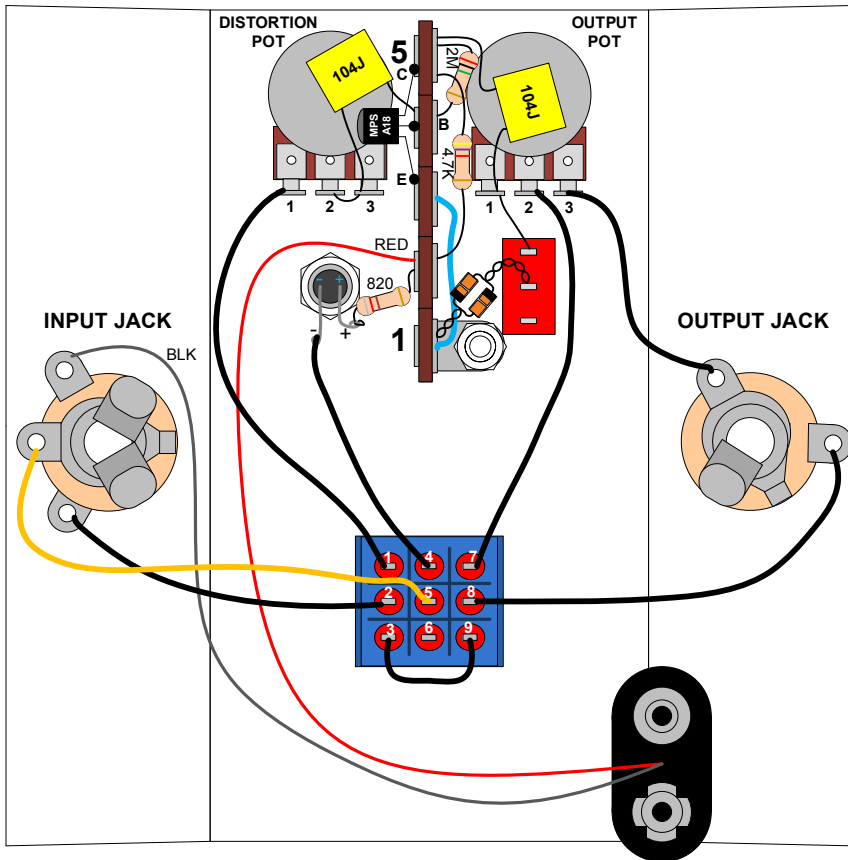

BEFORE

BEFORE

AFTER

DC Power Jack
center (-)

DC Power Jack

S-H750