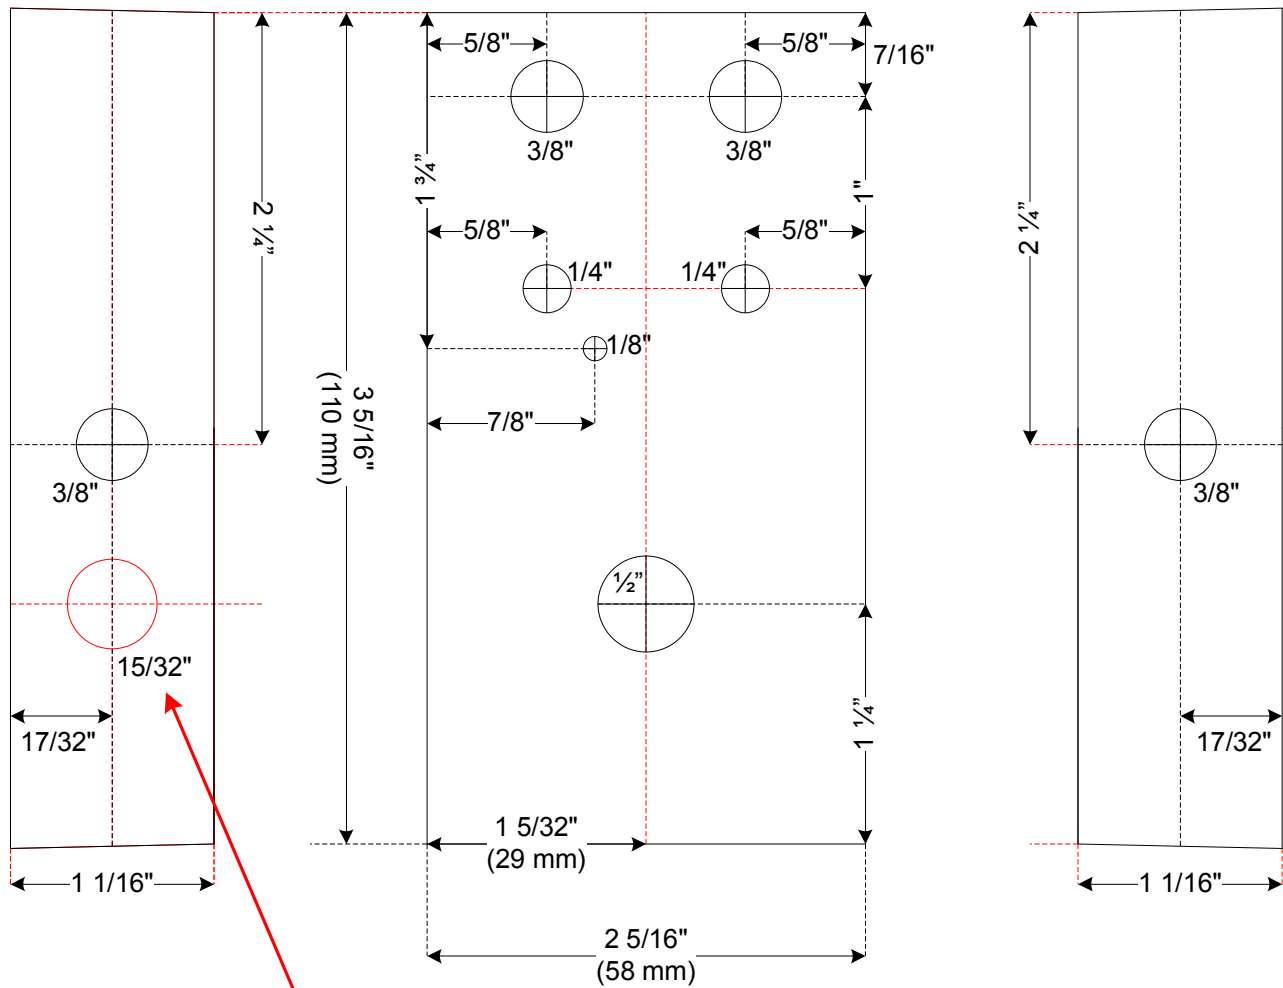

# THUNDERDRIVE DELUXE CHASSIS OUTSIDE VIEW

**LEFT SIDE**

**TOP**

**RIGHT SIDE**

Added hole to  
mount DC Power  
Jack S-H750

## AFTER

DC Power Jack  
center (-)

DC Power Jack

S-H750