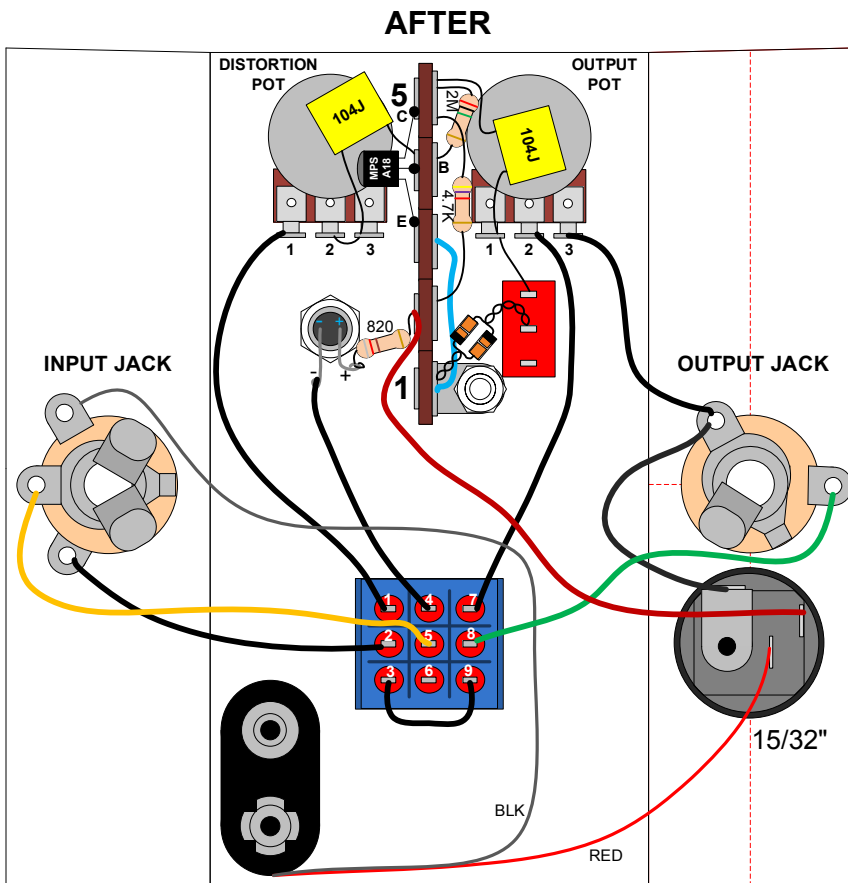

# THUNDERDRIVE DELUXE CHASSIS OUTSIDE VIEW

**LEFT SIDE**

**TOP**

**RIGHT SIDE**

Added hole to  
mount DC Power  
Jack S-H750

## AFTER

DC Power Jack  
center (-)

DC Power Jack

S-H750