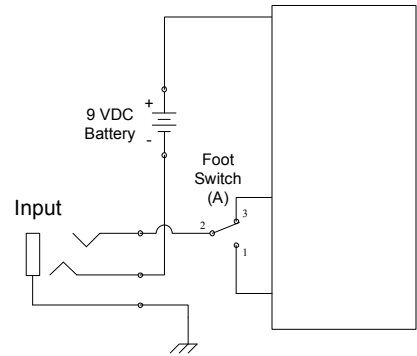

BEFORE

BEFORE

AFTER

DC Power Jack
center (-)

DC Power Jack

S-H750