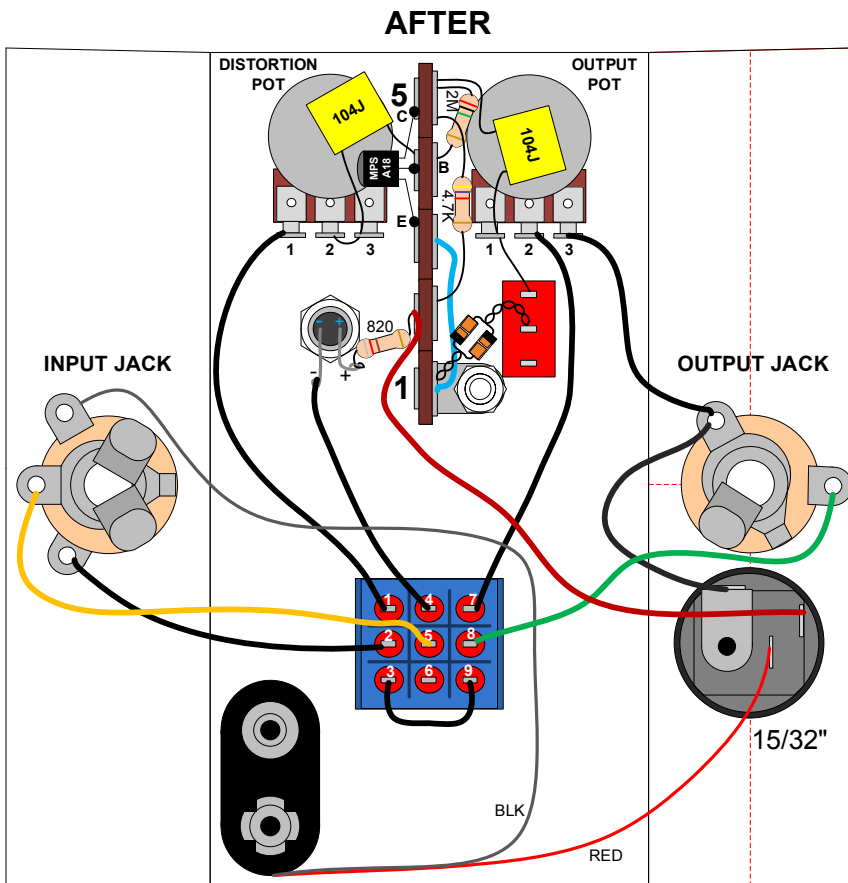

THUNDERDRIVE DELUXE CHASSIS OUTSIDE VIEW

LEFT SIDE

TOP

RIGHT SIDE

Added hole to
mount DC Power
Jack S-H750

BEFORE

BEFORE

AFTER

DC Power Jack
center (-)

DC Power Jack

S-H750