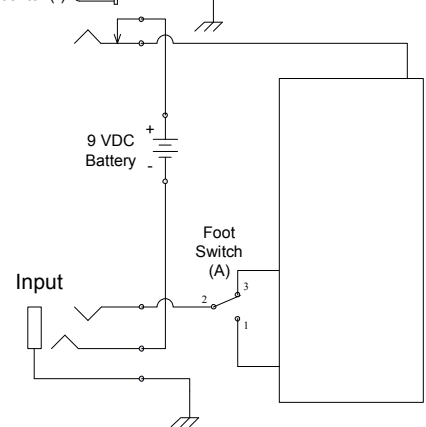

THUNDERDRIVE DELUXE CHASSIS OUTSIDE VIEW

LEFT SIDE

TOP

RIGHT SIDE

Added hole to
mount DC Power
Jack S-H750

BEFORE

BEFORE

AFTER

DC Power Jack
center (-)

DC Power Jack

S-H750