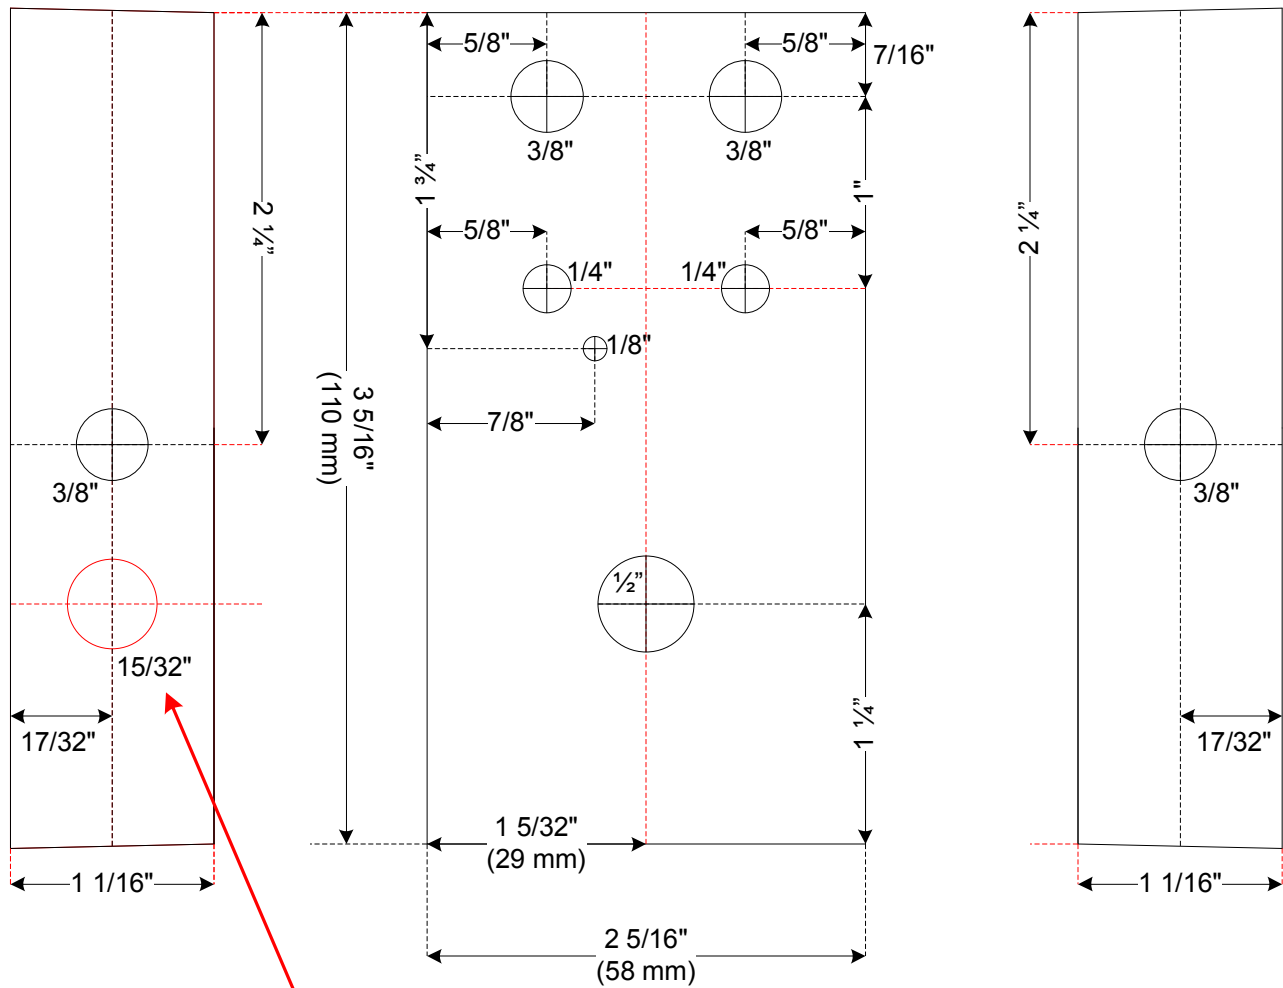

THUNDERDRIVE DELUXE CHASSIS OUTSIDE VIEW

LEFT SIDE

TOP

RIGHT SIDE

Added hole to
mount DC Power
Jack S-H750

BEFORE

BEFORE

AFTER

DC Power Jack
center (-)

DC Power Jack

S-H750