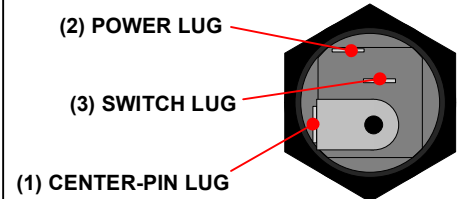

DC Power Jack
center (-)