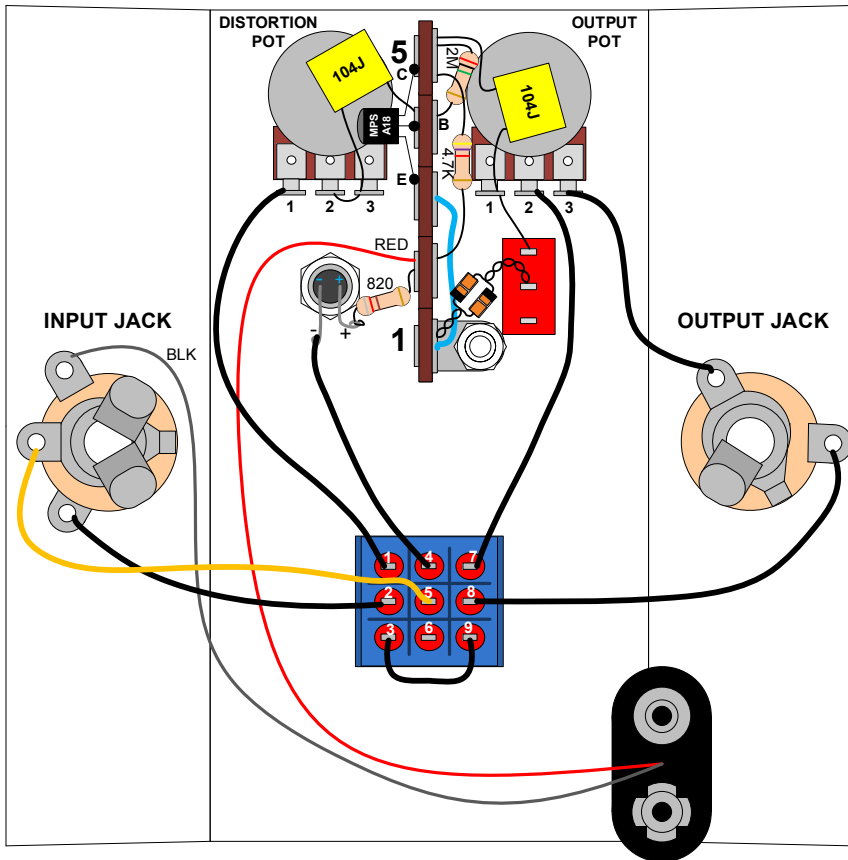

THUNDERDRIVE DELUXE CHASSIS OUTSIDE VIEW

LEFT SIDE

TOP

RIGHT SIDE

Added hole to
mount DC Power
Jack S-H750

BEFORE

BEFORE

AFTER

DC Power Jack
center (-)

DC Power Jack

S-H750