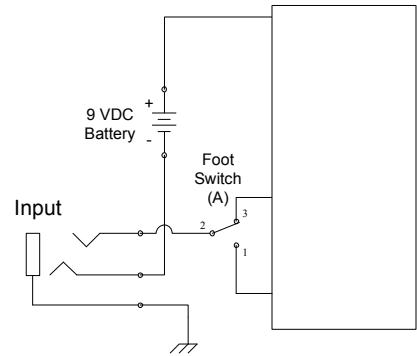

THUNDERDRIVE DELUXE CHASSIS OUTSIDE VIEW

LEFT SIDE

TOP

RIGHT SIDE

Added hole to
mount DC Power
Jack S-H750

BEFORE

BEFORE

AFTER

DC Power Jack
center (-)

DC Power Jack

S-H750